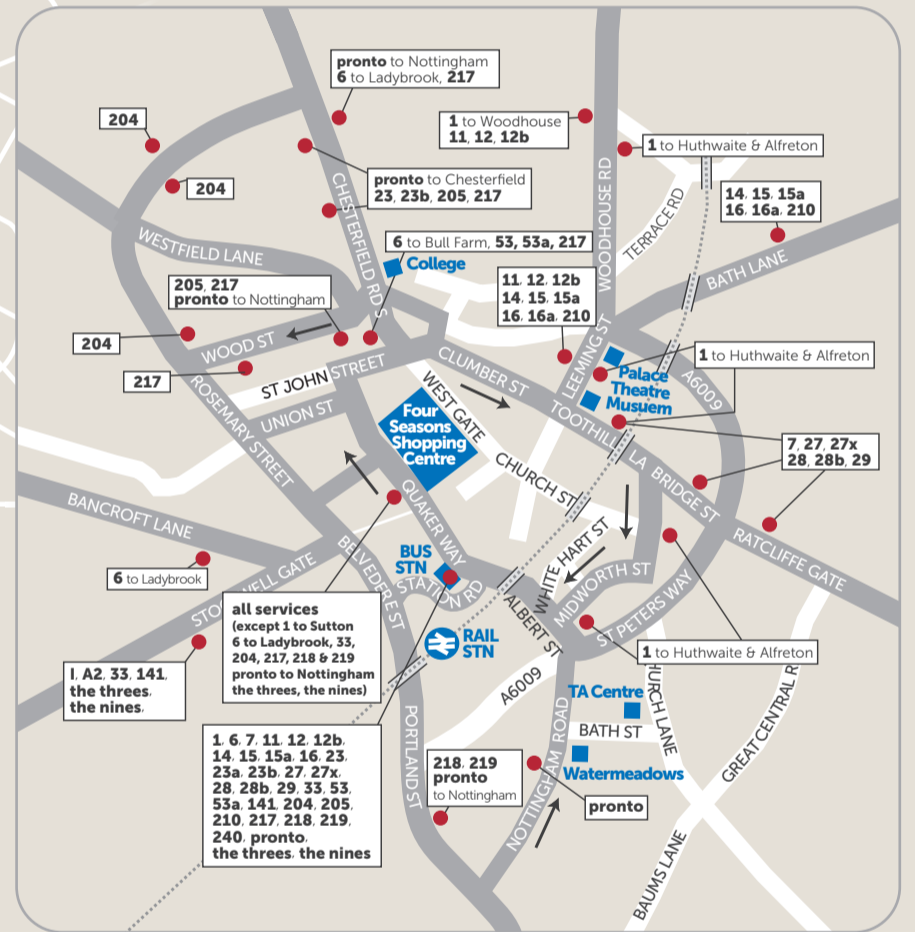

Nottingham Trent University

operated by **trentbarton**

- the comet Derby | Alfreton | Clay Cross | Chesterfield
connect Hucknall | Wellbeck | Ruffs Estate | Beauvale
the nines Mansfield | Alfreton | Ripley | Derby
rainbow one Alfreton or Ripley & Heanor | Eastwood | Kimberley
the threes Mansfield | Sutton | Hucknall | Nottingham
33 Ilkeston | Heanor | Eastwood | Kirkby | Mansfield
34 Ilkeston | Heanor | Eastwood | Kimberley | Hucknall
35 Hucknall | Vaughan Estate
90 Ripley | Kirkby | Sutton | Mansfield

operated by **Stagecoach**

- pronto Nottingham | Mansfield | Chesterfield
1 Mansfield Woodhouse | Mansfield | Sutton | Alfreton
11/12 Mansfield | Warsop | Shirebrook
14/15/16 Mansfield | Edwinstowe | Ollerton | Kirton
23 Mansfield | Shirebrook | Langwith
27/28/29 Mansfield | Rainworth | Eakring or Edingley | Newark
53 Mansfield | Pleasley | Bolsover | Clowne | Sheffield

Mansfield local buses

- 6 Ladybrook | Bull Farm
7 Oak Tree

operated by **Stagecoach & Nottinghamshire County Council**

- 141 Nottingham | Hucknall | Rainworth | Mansfield
204 Mansfield | Mansfield Woodhouse
210 Mansfield | Ravensdale | Mansfield Woodhouse
240 Mansfield | West Notts College | Berry Hill

Mansfield local buses

- 205 High Hazel Drive
217 Abbott Road | Craigs Green
218 Berry Hill | Forest Town
219 Berry Hill | Fisher Lane Park