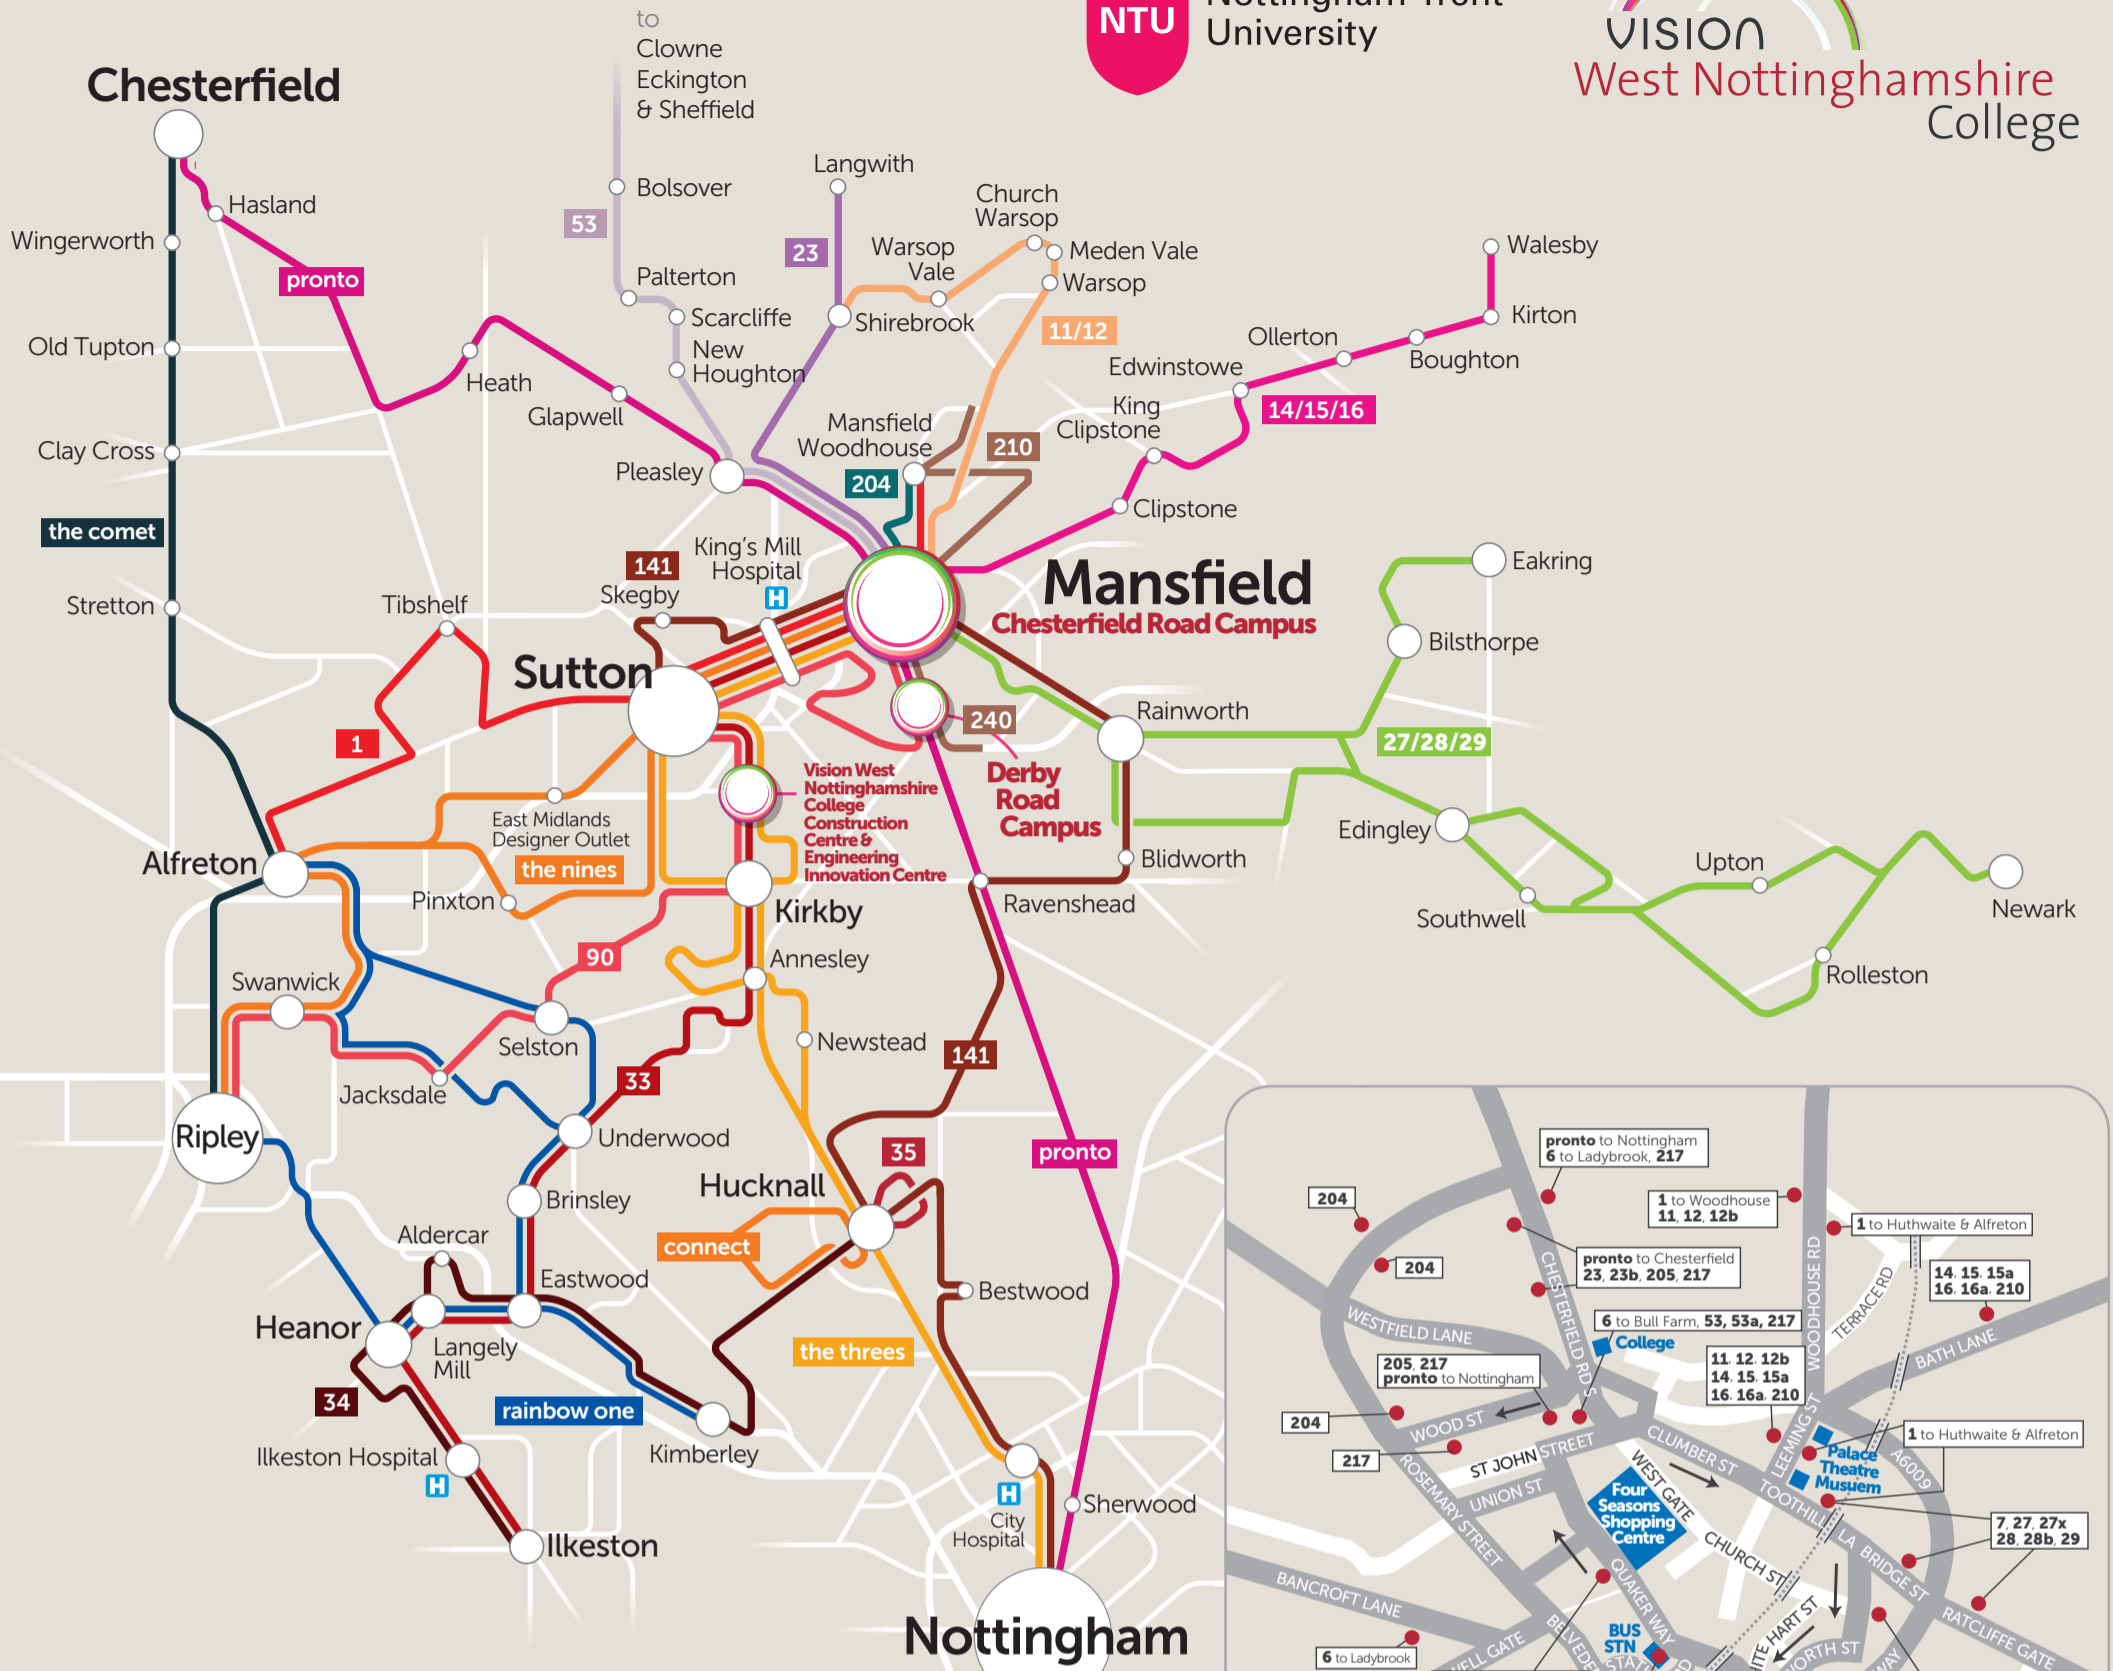

Nottingham Trent University

operated by **trentbarton**

- the comet Derby | Alfreton | Clay Cross | Chesterfield
connect Hucknall | Wellbeck | Ruffs Estate | Beauvale
the nines Mansfield | Alfreton | Ripley | Derby
rainbow one Alfreton or Ripley & Heanor | Eastwood | Kimberley
the threes Mansfield | Sutton | Hucknall | Nottingham
33 Ilkeston | Heanor | Eastwood | Kirkby | Mansfield
34 Ilkeston | Heanor | Eastwood | Kimberley | Hucknall
35 Hucknall | Vaughan Estate
90 Ripley | Kirkby | Sutton | Mansfield

operated by **Stagecoach**

- pronto Nottingham | Mansfield | Chesterfield
1 Mansfield Woodhouse | Mansfield | Sutton | Alfreton
11/12 Mansfield | Warsop | Shirebrook
14/15/16 Mansfield | Edwinstowe | Ollerton | Kirton
23 Mansfield | Shirebrook | Langwith
27/28/29 Mansfield | Rainworth | Eakring or Edingley | Newark
53 Mansfield | Pleasley | Bolsover | Clowne | Sheffield

Mansfield local buses

- 6 Ladybrook | Bull Farm
7 Oak Tree

operated by **Stagecoach & Nottinghamshire County Council**

- 141 Nottingham | Hucknall | Rainworth | Mansfield
204 Mansfield | Mansfield Woodhouse
210 Mansfield | Ravensdale | Mansfield Woodhouse
240 Mansfield | West Notts College | Berry Hill

Mansfield local buses

- 205 High Hazel Drive
217 Abbott Road | Craigs Green
218 Berry Hill | Forest Town
219 Berry Hill | Fisher Lane Park