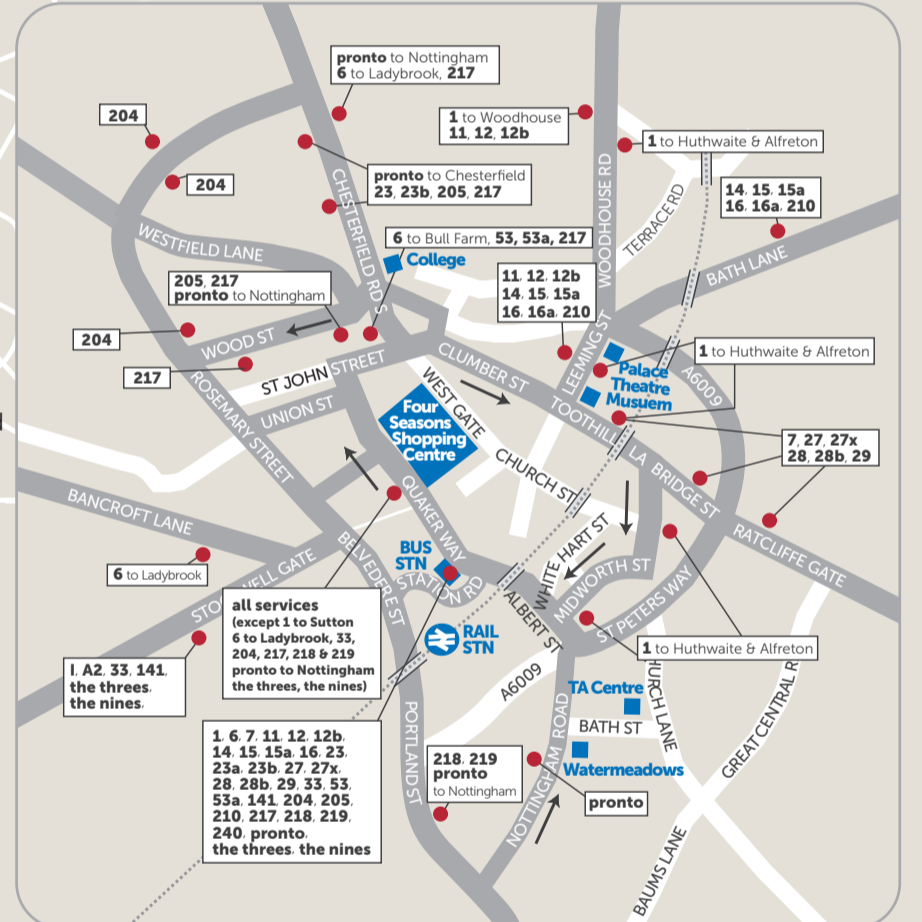

Nottingham Trent University

operated by **trentbarton**

- the comet** Derby | Alfreton | Clay Cross | Chesterfield
- connect** Hucknall | Wellbeck | Ruffs Estate | Beauvale
- the nines** Mansfield | Alfreton | Ripley | Derby
- rainbow one** Alfreton or Ripley & Heanor | Eastwood | Kimberley
- the threes** Mansfield | Sutton | Hucknall | Nottingham
- 33** Ilkeston | Heanor | Eastwood | Kirkby | Mansfield
- 34** Ilkeston | Heanor | Eastwood | Kimberley | Hucknall
- 35** Hucknall | Vaughan Estate
- 90** Ripley | Kirkby | Sutton | Mansfield

operated by **Stagecoach**

- pronto** Nottingham | Mansfield | Chesterfield
- Sherwood Arrow** Nottingham | Bilsthorpe | Ollerton
- 1** Mansfield Woodhouse | Mansfield | Sutton | Alfreton
- 11/12** Mansfield | Warsop | Shirebrook
- 14/15/16** Mansfield | Edwinstowe | Ollerton | Kirton
- 23** Mansfield | Shirebrook | Langwith
- 27/28/29** Mansfield | Rainworth | Eakring or Edingley | Newark
- 53** Mansfield | Pleasley | Bolsover | Clowne | Sheffield
- 54** Clay Cross | Hasland | Chesterfield

Mansfield local buses

- 6** Ladybrook | Bull Farm
- 7** Oak Tree

operated by **Stagecoach & Nottinghamshire County Council**

- 141** Nottingham | Hucknall | Rainworth | Mansfield
- 204** Mansfield | Mansfield Woodhouse
- 210** Mansfield | Ravensdale | Mansfield Woodhouse
- 240** Mansfield | West Notts College | Berry Hill

Mansfield local buses

- 205** High Hazel Drive
- 217** Abbott Road | Craigs Green
- 218** Berry Hill | Forest Town
- 219** Berry Hill | Fisher Lane Park