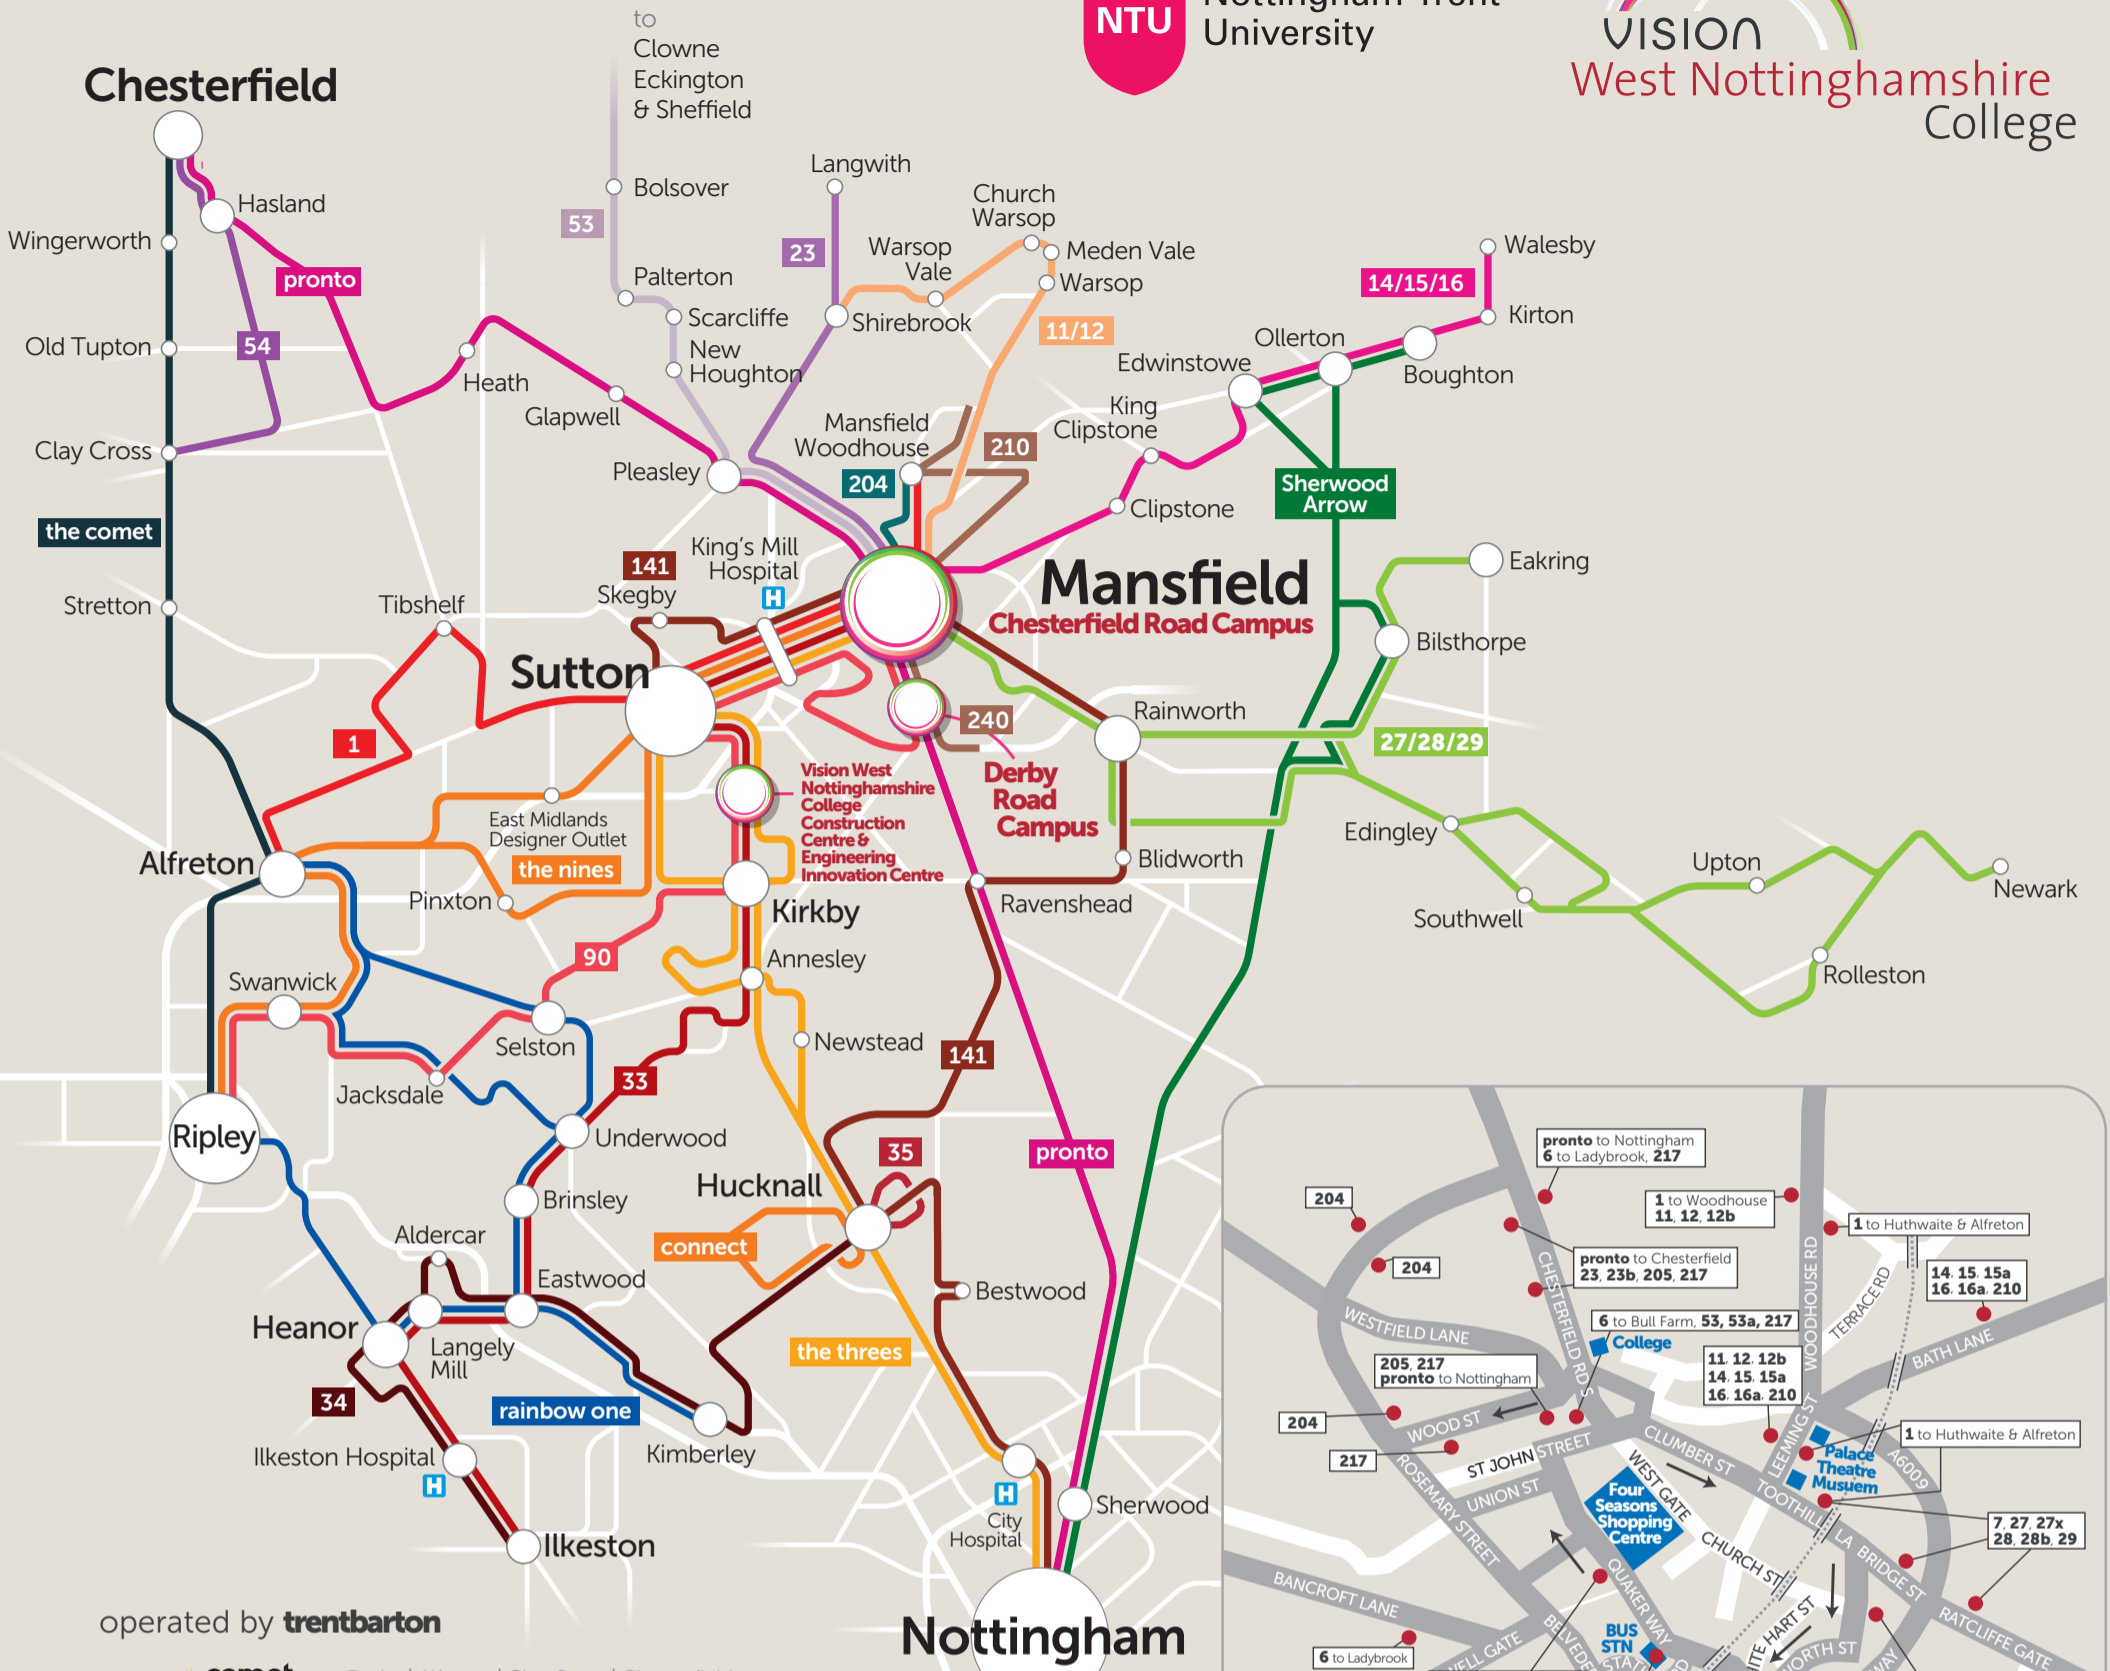

Nottingham Trent University

operated by **trentbarton**

- the comet** Derby | Alfreton | Clay Cross | Chesterfield
- connect** Hucknall | Wellbeck | Ruffs Estate | Beauvale
- the nines** Mansfield | Alfreton | Ripley | Derby
- rainbow one** Alfreton or Ripley & Heanor | Eastwood | Kimberley
- the threes** Mansfield | Sutton | Hucknall | Nottingham
- 33** Ilkeston | Heanor | Eastwood | Kirkby | Mansfield
- 34** Ilkeston | Heanor | Eastwood | Kimberley | Hucknall
- 35** Hucknall | Vaughan Estate
- 90** Ripley | Kirkby | Sutton | Mansfield

operated by **Stagecoach**

- pronto** Nottingham | Mansfield | Chesterfield
- Sherwood Arrow** Nottingham | Bilsthorpe | Ollerton
- 1** Mansfield Woodhouse | Mansfield | Sutton | Alfreton
- 11/12** Mansfield | Warsop | Shirebrook
- 14/15/16** Mansfield | Edwinstowe | Ollerton | Kirton
- 23** Mansfield | Shirebrook | Langwith
- 27/28/29** Mansfield | Rainworth | Eakring or Edingley | Newark
- 53** Mansfield | Pleasley | Bolsover | Clowne | Sheffield
- 54** Clay Cross | Hasland | Chesterfield

Mansfield local buses

- 6** Ladybrook | Bull Farm
- 7** Oak Tree

operated by **Stagecoach & Nottinghamshire County Council**

- 141** Nottingham | Hucknall | Rainworth | Mansfield
- 204** Mansfield | Mansfield Woodhouse
- 210** Mansfield | Ravensdale | Mansfield Woodhouse
- 240** Mansfield | West Notts College | Berry Hill

Mansfield local buses

- 205** High Hazel Drive
- 217** Abbott Road | Craigs Green
- 218** Berry Hill | Forest Town
- 219** Berry Hill | Fisher Lane Park